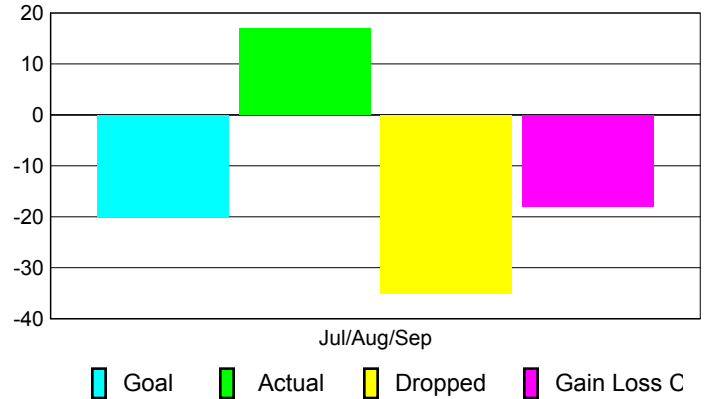

Membership Results 2010-2011

Goal, New, Dropped, Gain/Loss